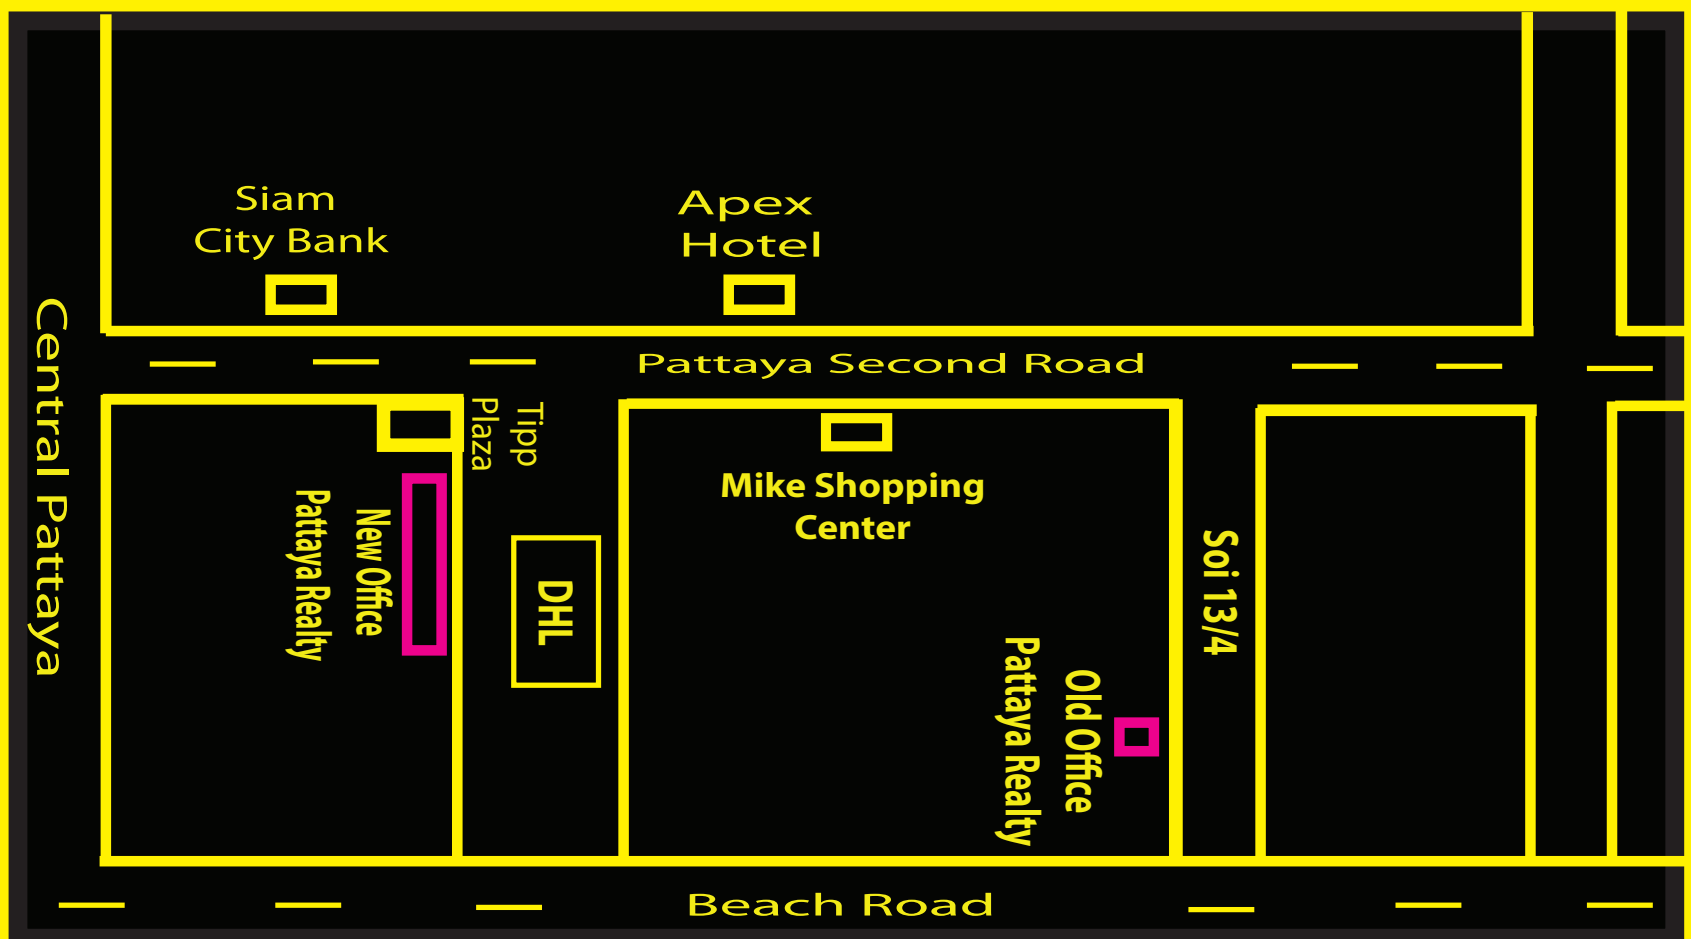

### 219/1 Tipp Plaza On Second Rd, (Next To Mike Shopping Center)

Our office address: 219/1 Tipp Plaza  
Pattaya 2nd, Next to Mike Shopping Center  
Nongprue, Banglamung, Chonburi

email: [info@property Pattaya.com](mailto:info@property Pattaya.com)